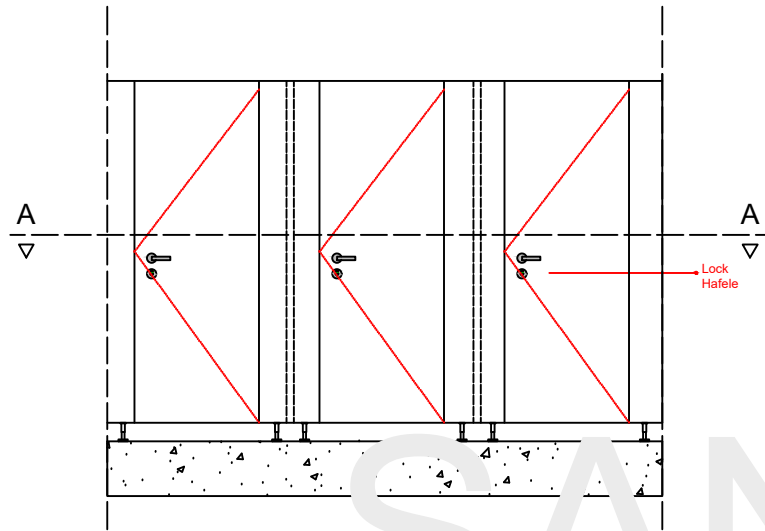

FRONT VIEW

SIDE VIEW

TOP VIEW

sander.com.tr

SECTION VIEW

A-A SECTION

CONTRACTOR

SUBCONTRACTORS

MANUFACTURER

SANDER

Cendere Yolu Ayazma Cad. NO:6-8
KAGITHANE - ISTANBUL / TÜRKİYE
T: 0212 295 46 40
info@sander.com.tr
sander.com.tr

PRODUCT MODEL

Exlusive Type 1

PRODUCT CODE

101.10.A040

PANEL COLOR

DOOR COLOR