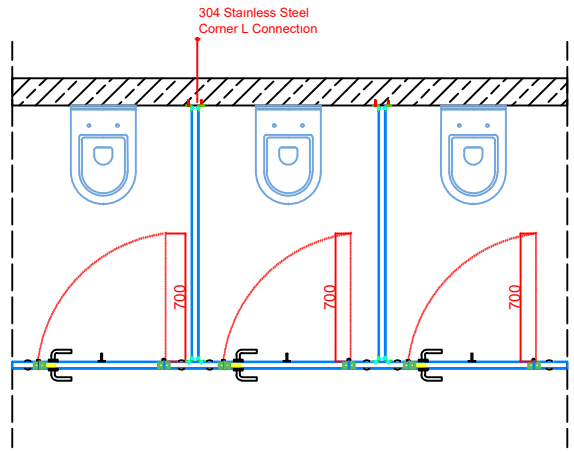

FRONT VIEW

SIDE VIEW

TOP VIEW

sander.com.tr

SECTION VIEW

A-A SECTION

CONTRACTOR

SUBCONTRACTORS

MANUFACTURER

SANDER

Cendere Yolu Ayazma Cad. NO:6-8
KAGITHANE - ISTANBUL / TÜRKİYE
T: 0212 295 46 40
info@sander.com.tr
sander.com.tr

PRODUCT MODEL

Exlusive Type 1

PRODUCT CODE

101.10.A040

PANEL COLOR

DOOR COLOR